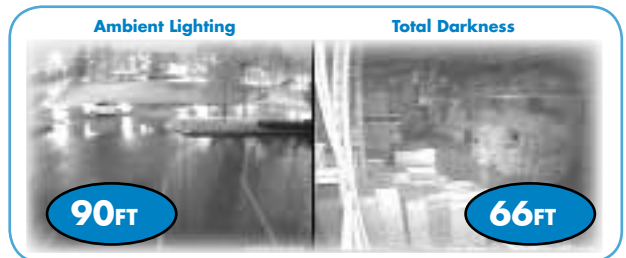

### TRUE COLORS

See accurate colors with Lorex's automatic light filtering technology.

### FEATURES

- Super Resolution with enhanced optics
- BrightNight Viewing with enhanced lowlight image sensor
- Night Vision up to 90/66ft (28/20m) away <sup>5</sup>
- Anti-glare feature ensures clear images under strong lighting conditions
- Accurate colours with Lorex's automatic light filtering technology
- 3.6mm wide-angle lens captures a 78° Field of View (diagonal) <sup>6</sup>
- Vandal resistant design with cable pass through mounting bracket
- Weatherproof housing for indoors & outdoor installation (IP66) <sup>7</sup>