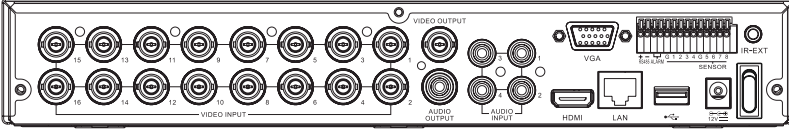

LOREX® SECURITY CAMERA SYSTEM

VIEW YOUR WORLD®

Product Information

DVR Inputs & Outputs

16 Channel DVR

Product Information:

MODEL	CONFIGURATION	PACKAGE	W x D x H Inches & mm	WEIGHT	CUBE	UPC Code
LH016810B	16 ch Eco Blackbox+ DVR, x 8 (600) TVL Cameras (CVC7572PK4B) x 1TB HDD	Brown Box	426mm x 335mm x 297mm/ 16.8" x 13.2" x 11.7"	9.8 kg/21.65 lbs	0.042475m / 1.50ft	7-78597-01681-9
INCLUDES	16 ch DVR with Pre-Installed HDD, HDMI Cable, Remote Control, Power adapter, Mouse, Ethernet Cable, Documentation & Software CD, QSG, Instruction Manual, 8 x Cameras, 8 x Camera Stands, 8 x 60ft BNC/DC Extension Cables, 2 x 4 in 1 Camera Power Adaptors.