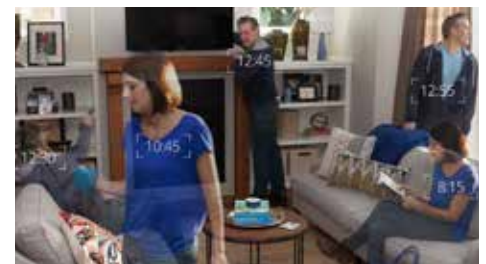

LOREX SECURE

HD Wi-Fi Security Camera

The Lorex HD Wi-Fi Security Camera is the world's most dependable homemonitoring/security camera for keeping an eye on the things that matter most via live streaming video. With efficient and dependable recording and review options, homeowners can stay connected to what's going on at home with instant alerts from anywhere in the world.

Super HD Video Quality

Superior picture quality with double the detail of 1080P

- See more detail with clear video imagery
- Night vision up to 40 feet (12 m)
- Color Night Vision™ provides color video in low light conditions, letting you identify objects and people more accurately than in black & white
- HDR (High Dynamic Range) improves clarity in high-contrast lighting

Instant Alerts & Remote Viewing

Monitor your home while you're away using the Lorex Secure App

- Watch live streaming video and recordings using mobile IOS and Android devices
- Advanced Detection technology alerts when a person is spotted
- Receive instant people / motion / sound alerts and push notifications
- Reduce unwanted motion triggers in areas you're not worried about with SmartZone™

See the Day in a Minute with RapidRecap™

Spend less time reviewing scenes using cloud-recorded video

- Easily sort through and review recorded events and see the time stamp
- Watch multiple recorded events condensed into a single video clip
- Back up videos using the included microSD card or cloud recording options
- Easily share downloaded videos with others