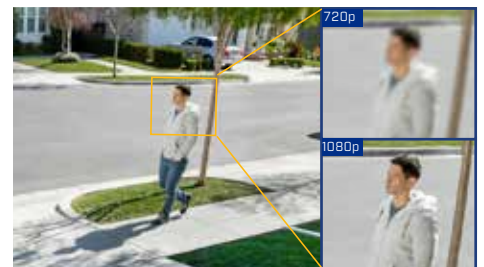

LOREX[®] 1080P HD WIRE-FREE CAMERA

1080p HD Wire-Free Camera

Secure your home with the Lorex HD 100% Wire-Free camera featuring the easiest installation ever! Serious security means full 1080p HD video, accurate motion sensor alerts, and longer battery life.

PUT IT ANYWHERE. BECAUSE YOU CAN.

Weather-resistant¹ battery-operated cameras go almost anywhere, indoor or out.

- Completely wire-free, these battery-operated cameras can go anywhere you need to protect
- Don't pay a professional. Cameras are easy to install by yourself
- Quick-mount locks the camera securely in place for added tamper resistance
- Up to 450ft wireless signal range² provides many placement options

SERIOUS SECURITY MEANS FULL HD VIDEO

Delivers excellent picture quality with 1080p High Definition.

- See more detail with full 1080p resolution video
- Up to 40ft/12m night vision range offers round-the-clock protection⁵
- Built-in PIR camera motion sensor alerts you on the Lorex Cirrus app when activity is detected
- Programmable wake-up time and resolution settings optimize battery life
- Fully compatible with Lorex LHB900 and LHB800 Series HD DVRs for wire-free systems⁴

LOREX[®] 1080P HD WIRE-FREE CAMERA

Specifications

General	
Unobstructed Wireless Range	450ft / 137m ²
Operating Frequency	2.4GHz
Video Resolution	Up to 1080p (1920x1080)
Image Sensor	2.1MP CMOS
Video Compression	H.264
IR cut-off filter	Yes
Nightvision	Yes, 12x 850nm LEDs, Up to 40/26ft - 12/8m ⁵
Field of View	88°
PIR Motion Sensor	Yes, up to 20ft/6m detection range
Battery	5200mAh [2 cell Power Pack]
Battery Level Indication	Yes
Environmental Rating	IP65, Weather Resistant
Operating Temperature	-4° to 113° F (-20° C to 45° C)
Operating Humidity Range	30-90% RH
Dimensions (W x D x H)	3.8 x 7.2 x 6.1" 96 x 182 x 154mm
Weight	0.9lb/0.4kg (incl. Power Pack)