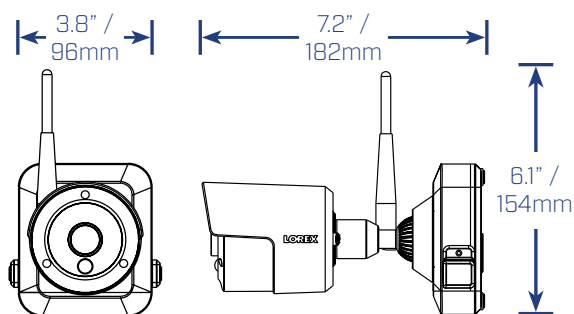

LOREX® 1080P HD WIRE-FREE CAMERA

Specifications

General	
Unobstructed Wireless Range	450ft / 137m²
Operating Frequency	2.4GHz
Video Resolution	Up to 1080p (1920x1080)
Image Sensor	2.1MP CMOS
Video Compression	H.264
IR cut-off filter	Yes
Nightvision	Yes, 12x 850nm LEDs, Up to 40/26ft - 12/8m⁵
Field of View	88°
PIR Motion Sensor	Yes, up to 20ft/6m detection range
Battery	5200mAh [2 cell Power Pack]
Battery Level Indication	Yes
Environmental Rating	IP65, Weather Resistant
Operating Temperature	-4° to 113° F (-20° C to 45° C)
Operating Humidity Range	30-90% RH
Dimensions (W x D x H)	3.8 x 7.2 x 6.1" 96 x 182 x 154mm
Weight	0.9lb/0.4kg (incl. Power Pack)

Dimensions

Disclaimers

1. Not intended for submersion in water.
2. Maximum wireless transmission range. Actual range dependent upon building materials and other obstructions in the path of the wireless signal.
3. Battery life is based on ideal conditions and will vary depending on settings, usage, and temperature.
4. HD Wire-Free cameras are compatible with select Lorex HD Wire-Free DVR recorders. For a full list of compatible recorders, visit www.lorextechnology.com/compatibility
5. Stated IR illumination range is based on ideal conditions in typical outdoor night time ambient lighting and in total darkness. Actual range and image clarity depends on installation location, viewing area, and light reflection / absorption level of object. In low light, the camera will switch to black and white.