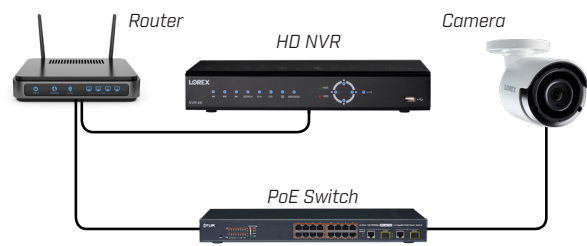

5MP Super High Definition

130/90^{FT}
40/28^M Night Vision

105° Field of view

Listen-in Audio

Product Information

Model	LKB353A
Configuration	5MP Super HD IP Security Camera
Package	Giftbox
Package Weight:	3.15lbs / 1.37kg
Package Dimensions: (W x D x H)	14.6 x 5.3 x 3.5" 370 x 135 x 90mm
Package Cube:	0.16cbf / 0.0045cbm
UPC:	6-95529-01501-9
Contents:	1 x 5MP HD IP Bullet Camera, 1 x 100ft (30m) CAT5e Ethernet Cable, 1 x Mounting Kit, Quick Start Guide

Setup Diagram

Scenario 1: Connect Cameras to NVR

Scenario 2: Connect Cameras to Local Area Network (LAN)

Dimensions

Disclaimers

- Compatible with all Lorex LNK Series NVRs. For the most up-to-date list of compatible recorders, visit www.lorex.com/compatibility
- Full color nighttime video typically switches to black & white IR night vision below 1 lux to ensure optimal low-light image quality.
- Stated IR illumination range is based on ideal conditions in typical outdoor night time ambient lighting and in total darkness. Actual range and image clarity depends on installation location, viewing area, and light reflection / absorption level of object. In low light, the camera will switch to black and white.
- Audio recording is disabled by default. Audio recording without consent is illegal in certain jurisdictions. Lorex Corporation assumes no liability for use of its products that does not conform with local laws.
- Not intended for submersion in water. Installation in a sheltered location recommended.