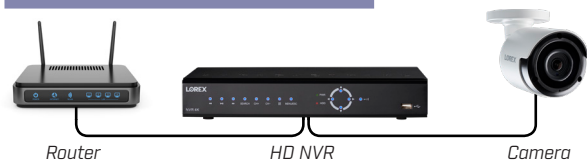

Product Information

Model	LKB353A
Configuration	5MP Super HD IP Security Camera
Package	Giftbox
Package Weight:	3.15lbs / 1.37kg
Package Dimensions: (W x D x H)	14.6 x 5.3 x 3.5" 370 x 135 x 90mm
Package Cube:	0.16cbf / 0.0045cbm
UPC:	6-95529-01501-9
Contents:	1 x 5MP HD IP Bullet Camera, 1 x 100ft (30m) CAT5e Ethernet Cable, 1 x Mounting Kit, Quick Start Guide

Specifications

Image Sensor	1/2.7" 5MP¹
Video Format	NTSC / PAL
Effective Pixels	H: 2592 x V: 1944
Resolution	5MP (2592 x 1944) @ 15fps
Scan System	Progressive
Sync System	Internal
S/N Ratio	≥39dB (AGC OFF)
Iris	EIS
AES Shutter Speed	1/5 ~ 1/20,000 seconds
Min. Illumination	0.05 lux without IR 0 lux with IR
Video Output	IP
Audio	Built-in Microphone⁴
Lens / Lens Type	2.8mm F1.8 / Fixed
Field of View (Horizontal)	105°
Termination	RJ45 Ethernet / 12V DC Power Barrel (optional)
IR LED Type	850nm
Night Vision Range	130ft (40m) / 90ft (27m)³
Color Night Vision™	Yes
Power Requirement	PoE (Power over Ethernet) / 12V DC
Power Consumption	Max. 425mA / 5.1W
Operating Temp. Range	-22° ~ 140°F / -30° ~ 60°C
Operating Humidity Range	<95% RH
Environmental Rating	IP66 (Indoor / Outdoor)⁵
Dimensions (W x D x H)	2.9" x 6.0" x 2.9" / 73 x 152 x 73mm
Weight	0.9lbs / 0.4kg

Setup Diagram

Scenario 1: Connect Cameras to NVR

Scenario 2: Connect Cameras to Local Area Network (LAN)