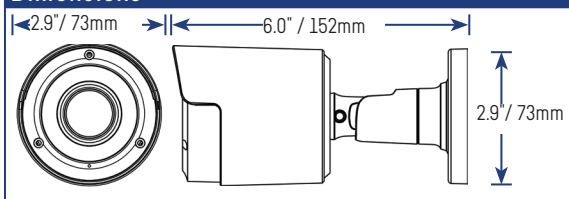

5MP Super High Definition

130/90^{FT}
40/28^M Night Vision

105° Field of view

Listen-in Audio

Product Information

Model	LKB353A
Configuration	5MP Super HD IP Security Camera
Package	Giftbox
Package Weight:	3.15lbs / 1.37kg
Package Dimensions: (W x D x H)	14.6 x 5.3 x 3.5" 370 x 135 x 90mm
Package Cube:	0.16cbf / 0.0045cbm
UPC:	6-95529-01501-9
Contents:	1 x 5MP HD IP Bullet Camera, 1 x 100ft (30m) CAT5e Ethernet Cable, 1 x Mounting Kit, Quick Start Guide

Setup Diagram

Scenario 1: Connect Cameras to NVR

Scenario 2: Connect Cameras to Local Area Network (LAN)

Dimensions

Disclaimers

- Compatible with all Lorex LNK Series NVRs. For the most up-to-date list of compatible recorders, visit www.lorex.com/compatibility
- Full color nighttime video typically switches to black & white IR night vision below 1 lux to ensure optimal low-light image quality.
- Stated IR illumination range is based on ideal conditions in typical outdoor night time ambient lighting and in total darkness. Actual range and image clarity depends on installation location, viewing area, and light reflection / absorption level of object. In low light, the camera will switch to black and white.
- Audio recording is disabled by default. Audio recording without consent is illegal in certain jurisdictions. Lorex Corporation assumes no liability for use of its products that does not conform with local laws.
- Not intended for submersion in water. Installation in a sheltered location recommended.