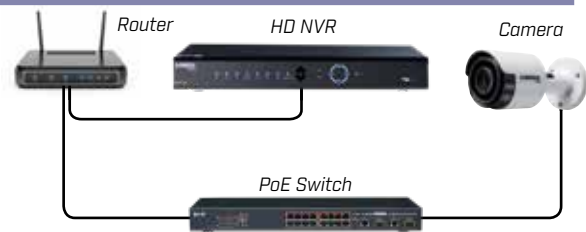

4K

Ultra High Definition

130/90 FT

40/28 M Night Vision

93° Field of view

Listen-in Audio

Product Information

Model	LKB383A
Configuration	4K(8MP) Ultra HD IP Bullet Camera
Package	Giftbox
Package Weight:	3.73lbs / 1.69kg
Package Dimensions: (W x D x H)	9.6 x 3.5 x 6.7" 244 x 89 x 171mm
Package Cube:	0.141cbf / 0.004cbm
UPC:	6-95529-01506-4
Contents:	1 x 4K(8MP) Ultra HD IP Bullet Camera, 1 x 100ft (30m) CAT5e Ethernet Cable, 1 x Mounting Kit, Quick Setup Guide
Model	LKB383APK4B
Configuration	4K(8MP) Ultra HD IP Bullet Camera (4 Pack)
Package	Brown Box
Package Weight:	TBD
Package Dimensions: (W x D x H)	TBD
Package Cube:	TBD
UPC:	6-95529-01674-0
Contents:	4 x 4K(8MP) Ultra HD IP Bullet Cameras, 4 x 100ft (30m) CAT5e Ethernet Cables, 4 x Mounting Kits, Quick Setup Guide

Setup Diagram

Scenario 1: Connect Cameras to NVR

Scenario 2: Connect Cameras to Local Area Network (LAN)

Dimensions

Disclaimers

- Compatible with all Lorex LNK Series NVRs. For the most up-to-date list of compatible recorders, visit www.lorex.com/compatibility
- Full color nighttime video typically switches to black & white IR night vision below 1 lux to ensure optimal low-light image quality.
- Stated IR illumination range is based on ideal conditions in typical outdoor night time ambient lighting and in total darkness. Actual range and image clarity depends on installation location, viewing area, and light reflection / absorption level of object. In low light, the camera will switch to black and white.
- Audio recording is disabled by default. Audio recording without consent is illegal in certain jurisdictions. Lorex Corporation assumes no liability for use of its products that does not conform with local laws.
- Not intended for submersion in water. Installation in a sheltered location recommended.