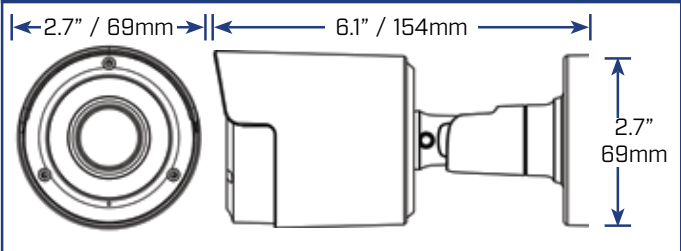

4K

Ultra High Definition

130/90 FT

40/28 M Night Vision

93° Field of view

Listen-in Audio

Product Information

Model	LKB383A
Configuration	4K(8MP) Ultra HD IP Bullet Camera
Package	Giftbox
Package Weight:	3.73lbs / 1.69kg
Package Dimensions: (W x D x H)	9.6 x 3.5 x 6.7" 244 x 89 x 171mm
Package Cube:	0.141cbf / 0.004cbm
UPC:	6-95529-01506-4
Contents:	1 x 4K(8MP) Ultra HD IP Bullet Camera, 1 x 100ft (30m) CAT5e Ethernet Cable, 1 x Mounting Kit, Quick Setup Guide
Model	LKB383APK4B
Configuration	4K(8MP) Ultra HD IP Bullet Camera (4 Pack)
Package	Brown Box
Package Weight:	TBD
Package Dimensions: (W x D x H)	TBD
Package Cube:	TBD
UPC:	6-95529-01674-0
Contents:	4 x 4K(8MP) Ultra HD IP Bullet Cameras, 4 x 100ft (30m) CAT5e Ethernet Cables, 4 x Mounting Kits, Quick Setup Guide

Setup Diagram

Scenario 1: Connect Cameras to NVR

Scenario 2: Connect Cameras to Local Area Network (LAN)

Dimensions

Disclaimers

- Compatible with all Lorex LNK Series NVRs. For the most up-to-date list of compatible recorders, visit www.lorex.com/compatibility
- Full color nighttime video typically switches to black & white IR night vision below 1 lux to ensure optimal low-light image quality.
- Stated IR illumination range is based on ideal conditions in typical outdoor night time ambient lighting and in total darkness. Actual range and image clarity depends on installation location, viewing area, and light reflection / absorption level of object. In low light, the camera will switch to black and white.
- Audio recording is disabled by default. Audio recording without consent is illegal in certain jurisdictions. Lorex Corporation assumes no liability for use of its products that does not conform with local laws.
- Not intended for submersion in water. Installation in a sheltered location recommended.