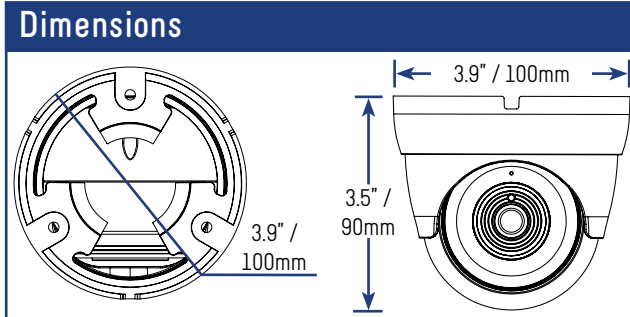

4MP Super High Definition

130/90^{FT}
40/28_M Night Vision

101° Field of view

Indoor/outdoor

Product Information

Model	LKE343
Configuration	4MP HD IP Dome Camera
Package	Giftbox
Package Weight:	3.06lbs / 1.39kg
Package Dimensions: (W x D x H)	8.7 x 5.3 x 5.7" 220 x 135 x 145mm
Package Cube:	0.1cbf / 0.002cbm
UPC:	6-95529-01226-1
Contents:	1 x 4MP HD IP Dome Camera, 1 x 100ft (30m) CAT5e Ethernet Cable, 1 x Mounting Kit, Quick Setup Guide

Specifications

Image Sensor	1/3" 4MP ¹
Video Format	NTSC / PAL
Effective Pixels	H: 2592 x V: 1520
Resolution	4MP (2688x1520) @ 20fps
Scan System	Progressive
Sync System	Internal
S/N Ratio	≥38dB (AGC OFF)
Iris	EIS
AES Shutter Speed	1/5 - 1/20,000 seconds
Min. Illumination	0.5 lux without IR 0.3 lux with IR
Video Output	IP
Lens / Lens Type	2.8mm F1.8 / Fixed
Field of View (Horizontal)	101°
Termination	RJ45 Ethernet / 12V DC Power Barrel (optional)
IR LED Type	850nm
Night Vision Range	130ft (40m) / 90ft (27m) ³
Color Night Vision™	Yes
Power Requirement	PoE (Power over Ethernet) Class
Power Consumption	Max. 450mA / 5.4W
Operating Temp. Range	-22° ~ 140°F / -30° ~ 60°C
Operating Humidity Range	<95% RH
Environmental Rating	IP66 (Indoor / Outdoor) ⁴
Dimensions (W x D x H)	3.9 x 3.9 x 3.5" / 100 x 100 x 90mm
Weight	0.9lbs / 0.4kg