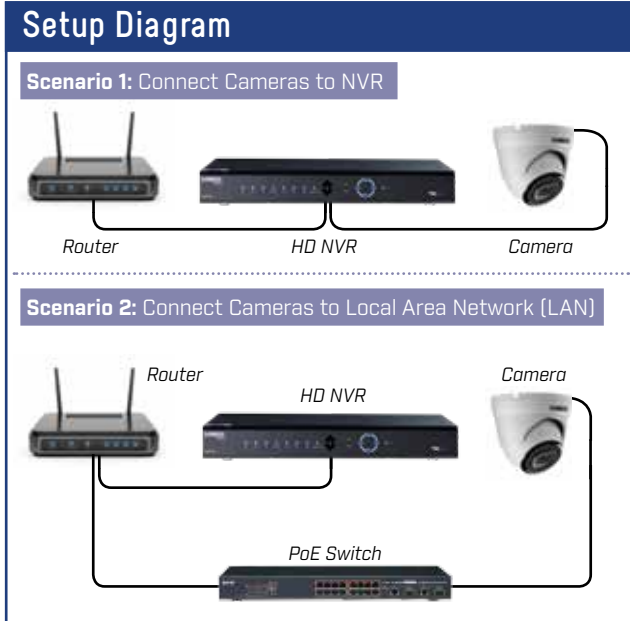

FEATURES:

- High definition 4MP image sensor delivers double the detail of 1080p¹
- 4MP video recording provides HD quality even when zoomed, offering clearer identification in video evidence
- The latest H.265 compression technology reduces video file sizes by up to 50% to save valuable Hard Drive space
- Color Night Vision™ delivers full color nighttime video for improved recognition of objects in low light conditions²
- IR night vision range up to 130ft (40m) in ambient lighting and 90ft (27m) in total darkness³
- ClearNight imaging for improved low light performance and improved recording efficiency
- True High Dynamic Range (HDR) improves image clarity in high-contrast lighting, revealing details in extremely bright and dark areas of the image
- Intelligent compression optimizes video performance based on available bandwidth
- Wide angle 101° field of view (horizontal)
- Ceiling / wall mountable
- Simple camera installation using a single CAT5e cable with Power over Ethernet (PoE)
- Expand your coverage with camera Ethernet cable up to 300ft (92m) from the NVR
- Cold climate capability (-22°F / -30°C)
- Weatherproof IP66 rated⁴
- Weatherproof Ethernet connector cover for a protective seal against the elements

4MP Super High Definition

130/90^{FT}
40/28_M Night Vision

101° Field of view

Indoor/outdoor

Product Information

Model	LKE343
Configuration	4MP HD IP Dome Camera
Package	Giftbox
Package Weight:	3.06lbs / 1.39kg
Package Dimensions: (W x D x H)	8.7 x 5.3 x 5.7" 220 x 135 x 145mm
Package Cube:	0.1cbf / 0.002cbm
UPC:	6-95529-01226-1
Contents:	1 x 4MP HD IP Dome Camera, 1 x 100ft (30m) CAT5e Ethernet Cable, 1 x Mounting Kit, Quick Setup Guide