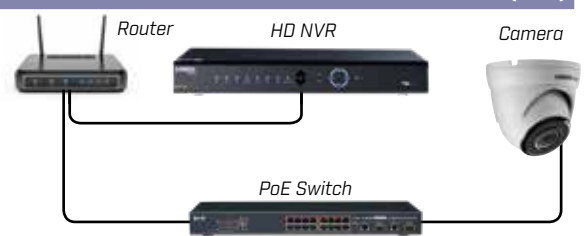

Scenario 2: Connect Cameras to Local Area Network (LAN)