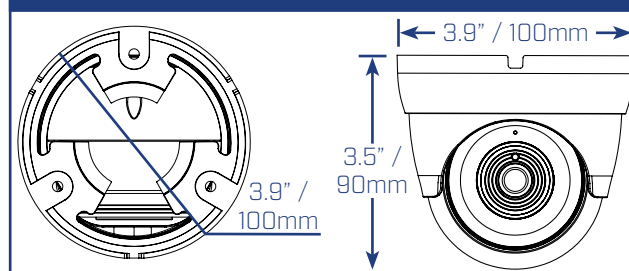

Dimensions

Disclaimers

1. Compatible with all Lorex LNK Series NVRs. For the most up-to-date list of compatible recorders, visit www.lorex.com/compatibility
2. Full color nighttime video typically switches to black & white IR night vision below 1 lux to ensure optimal low-light image quality.
3. Stated IR illumination range is based on ideal conditions in typical outdoor night time ambient lighting and in total darkness. Actual range and image clarity depends on installation location, viewing area, and light reflection / absorption level of object. In low light, the camera will switch to black and white.
4. Audio recording is disabled by default. Audio recording without consent is illegal in certain jurisdictions. Lorex Corporation assumes no liability for use of its products that does not conform with local laws.
5. Not intended for submersion in water. Installation in a sheltered location recommended.

Lorex Corporation, a division of FLIR Commercial Systems Inc.

250 Royal Crest Court
Markham, Ontario,
Canada L3R 3S1

7055 Troy Hill Drive
Elkridge, Maryland
21075 USA

www.lorex.com

© 2018 Lorex Corporation

1-01252018 (18-0158-SEC)