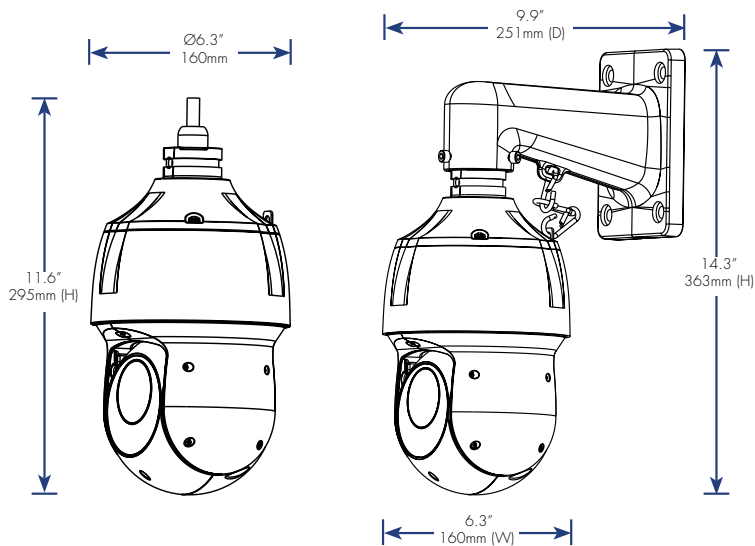

**4MP** Super High Definition

**12X** Optical Zoom

**360°** Rotation

LNZ44P12B

[www.lorex.com](http://www.lorex.com)

## Product Information

Model	LNZ44P12B
Configuration	4MP Super HD 12x PTZ IP Dome Camera
Package	Brown Box
Package Dimensions (W x D x H)	12.5 x 12.5 x 20.5" / 317 x 317 x 520mm
Package Weight	14.3lbs / 6.4kg
Package Cube	1.8cft / 0.05cbm
UPC	6-95529-01499-9
Contents	1x 4MP Super HD PTZ IP Dome Camera, 1x Wall Mount Bracket, 1x 100ft (31m) CAT5e Ethernet Cable, 1x Mounting Kit, Quick Setup Guides

## Dimensions

## Specifications

Image Sensor	4MP, 1/3" CMOS
Video Format	NTSC / PAL
Effective Pixels	2592(H) x 1520(V)
Resolution	4MP (2592x1520) @ 30fps
Range	Pan: 0° - 360° endless; Tilt: -15° - 90°, Auto Flip: 180°
Pan/Tilt Speed	Manual Speed - Max 200°/Sec Pan; Max 120°/Sec Tilt Preset Speed - Max 240°/Sec Pan; Max 200°/Sec Tilt
Zoom	12x Optical Zoom & 16x Digital Zoom
Scan System	Progressive
Sync System	Internal
S/N Ratio	>50dB (AGC Off)
Iris	DC Auto Iris w/Hall-effect
AES Shutter Speed	1/1s-1/30,000s
Min. Illumination	0.1 lux@F1.6 (Color) without IR 0.01 lux@F1.6 (B/W) with IR
Video Output	IP
Audio	N/A
Lens / Lens Type	5.3mm - 64mm, F1.6 - F4.4 / Zoom Module
Field of view (Horizontal)	54°-4°
Termination	RJ45 10/100Mbps Ethernet
Night Vision Range	330ft/100m, 850nm
Day / Night	Yes
Color Night Vision™	Yes
Power Requirement	PoE+ (802.3at); 12V DC (Optional)
Power Consumption	3.0A
Operating Temp. Range	-40°F - 158°F / -40°C - 70°C
Operating Humidity Range	<90% RH
Environmental Rating	IP66 (Indoor / Outdoor) <sup>4</sup>
Dimensions Camera Only (Dia. x H)	6.3" x 11.6" / 160 x 295mm
Dimensions with Wall Mount (D x W x H)	9.9" x 6.3" x 14.3" / 251mm x 160mm x 363mm
Weight	6.6lbs / 3kg (camera only) 8.6lbs / 3.9kg (with wall mount)
Vandal Rating	N/A