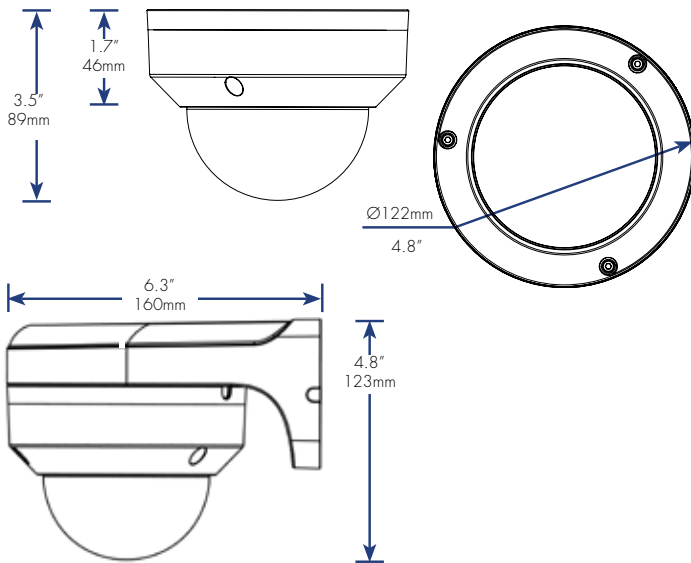

Product Information

Model	LNZ44P4B
Configuration	4MP High Definition Pan-Tilt-Zoom Network Camera
Package	Brown Box
Package Dimensions (W x D x H)	14.4 x 6.9 x 7.0" / 365 x 175 x 177mm
Package Weight	4.75lbs / 2.1kg
Package Cube	0.40cft / 0.01cbm
UPC	6-95529-01495
Contents	1x 4MP HD PTZ Camera, 1x Wall Mount Bracket, 1x 100ft (31m) CAT5e Ethernet Cable, 1x Mounting Kit, Quick Setup Guides

Dimensions

Disclaimers

1. 2K (4MP) Super HD cameras are compatible with select Lorex HD NVR recorders. For a full list of compatible recorders, visit lorex.com/compatibility
2. This camera features an ultra-low light sensitive image sensor and therefore does not feature Infra-Red LEDs. The camera requires ambient lighting (for example, street/building lighting, star or moon light) to render a night time image. In total darkness (zero Lux), the camera will not produce a night time image and therefore the camera should not be installed in completely dark areas.
3. Not intended for submersion in water. Installation in a sheltered location recommended.

Specifications

Image Sensor	4MP, 1/3" CMOS
Video Format	NTSC / PAL
Effective Pixels	2592 (H) x 1520 (V)
Resolution	4MP
Range	0°-355° Pan; 0°-90° Tilt
Pan/Tilt Speed	Manual Speed – Max 100°/Sec Pan; Max 60°/Sec Tilt Preset Speed – Max 100°/Sec Pan; Max 60°/Sec Tilt
Zoom	4x Optical Zoom & 16x Digital Zoom
Scan System	Progressive
Sync System	Internal
S/N Ratio	>50dB (AGC Off)
Iris	Auto Iris
AES Shutter Speed	1/1s-1/30,000s
Min. Illumination	0.2 Lux in Color 0.02 Lux in Black and White
Video Output	IP
Audio	N/A
Lens / Lens Type	2.7mm - 11mm, F1.6 - F2.8 / Zoom Module
Field of view (Horizontal)	104°-33°
Termination	RJ45 (10Base-T/100Base-TX) / DC Jack
Night Vision Range	N/A
Day / Night	Auto (ICR) / Color / B/W
Color Night Vision™	Yes
Power Requirement	PoE (802.3af); 12V DC (Optional)
Power Consumption	Max. 850mA / 10W
Operating Temp. Range	-22°F - 140°F / -30° - 60°C
Operating Humidity Range	<90% RH
Environmental Rating	IP66 (Indoor / Outdoor)⁵
Dimensions Camera Only (Dia. x H)	4.8" x 3.5" / 122 x 89mm
Dimensions with Wall Mount (W x L x H)	4.8 x 6.3" x 4.8" / 89 x 160 x 123mm
Weight	1.20lbs / 0.54kg (camera only) 2.35lbs / 1.06kg (with wall mount)
Vandal Rating	IK10