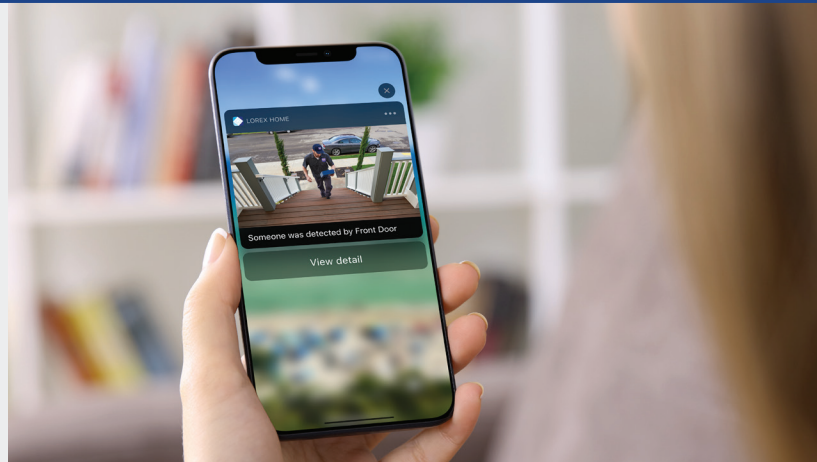

Be confident that your footage is clear, day or night, with Color Night Vision™ technology. When light is limited, you can rely on IR Night Vision.

2-Way Talk

With the built-in mic and speaker, listen and speak directly to anyone on your property using the Lorex Home™ app.

See who's there, with built-in Person Detection

With built-in Person Detection, receive notifications right to your smart phone from the Lorex Home™ app when a person is detected. No more unnecessary notifications from swaying tree branches.

Remote viewing from your mobile device with Lorex Home™

Your home will always be within reach with help from the Lorex Home™ App. This versatile app allows you to remotely access the camera footage stored in Lorex Home Hub so you can easily view live video, customize your system settings, playback recorded motion events and more. Add additional Lorex devices to your collection and control them all from the Lorex Home app.