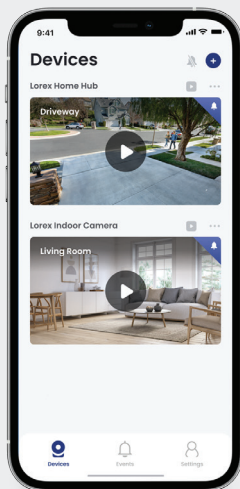

See who's there, with built-in Person Detection

With built-in Person Detection, receive notifications right to your smart phone from the Lorex Home™ app when a person is detected. No more unnecessary notifications from swaying tree branches.

LOREX 2K QHD Wire-Free Security System

with Person Detection

Private, Local Storage

All video footage is safely stored on the security grade WD Purple microSD card. Upgradable storage capacity up to 256GB.

Expand Your Coverage

Pair up to 6 Lorex 2K QHD Wire-Free cameras to expand your home security coverage.

Designed for your Home

Wireless, compact design gives you the freedom to place the Home Hub anywhere inside your home.

Remote viewing from your mobile device with Lorex Home™

Your home will always be within reach with help from the Lorex Home™ App. This versatile app allows you to remotely access the camera footage stored in Lorex Home Hub so you can easily view live video, customize your system settings, playback recorded motion events and more. Add additional Lorex devices to your collection and control them all from the Lorex Home app.