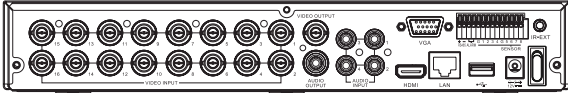

DVR Inputs & Outputs

16 Channel DVR