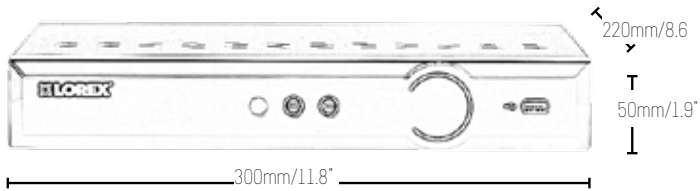

DVR Inputs & Outputs

16 Channel DVR

Dimensions:

16 Channel DVRs

LDC6011PK2B

CVC7562PK4B

Product Information:

MODEL	CONFIGURATION	PACKAGE	W x D x H Inches & mm	WEIGHT	CUBE	UPC Code
LH03162TC8	16ch ECO Blackbox3 DVR with 2TB HDD & 8 x 600TVL Cameras (CVC7572PK4B)	Retail Box	439mm x 279mm x 281mm 17.3" x 11.0" x 11.1"	9.8 kg/21.65 lbs	0.03cbm /1.22cft	6-95529-00128-9
LH03162TC10PM	16 ch ECO Blackbox3 DVR with 2TB HDD & 8 x 600TVL Cameras (CVC7572PK4B) & 2 600TVL Dome Cameras (LDC6011PK2B)	Retail Box	439mm x 368mm x 284mm 17.3" x 14.5" x 11.2"	10.2 kg/22.7 lbs	0.04cbm /1.62cft	6-95529-00097-8
DVR INCLUDES	16 Channel DVR with Pre-Installed HDD, HDMI Cable, Remote Control, Power adapter, Mouse, Ethernet Cable, Quick Start Guides.					
CAMERA INCLUDES	8 or 10 x Cameras, 8 or 10 x Mounting kit with Allen key, 8 or 10 x 60ft BNC / power extension cables, 2 or 4 x 4-in-1 Power adapters.					