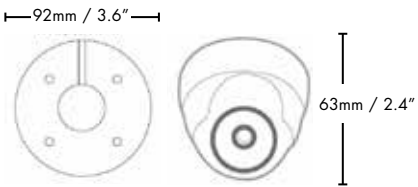

DVR Inputs & Outputs

16 Channel DVR

Dimensions:

16 Channel DVRs

LDC6011PK2B

CVC7562PK4B

Product Information:

MODEL	CONFIGURATION	PACKAGE	W x D x H Inches & mm	WEIGHT	CUBE	UPC Code
LH03162TC8	16ch ECO Blackbox3 DVR with 2TB HDD & 8 x 600TVL Cameras (CVC7572PK4B)	Retail Box	439mm x 279mm x 281mm 17.3" x 11.0" x 11.1"	9.8 kg/21.65 lbs	0.03cbm /1.22cft	6-95529-00128-9
LH03162TC10PM	16 ch ECO Blackbox3 DVR with 2TB HDD & 8 x 600TVL Cameras (CVC7572PK4B) & 2 600TVL Dome Cameras (LDC6011PK2B)	Retail Box	439mm x 368mm x 284mm 17.3" x 14.5" x 11.2"	10.2 kg/22.7 lbs	0.04cbm /1.62cft	6-95529-00097-8
DVR INCLUDES	16 Channel DVR with Pre-Installed HDD, HDMI Cable, Remote Control, Power adapter, Mouse, Ethernet Cable, Quick Start Guides.					
CAMERA INCLUDES	8 or 10 x Cameras, 8 or 10 x Mounting kit with Allen key, 8 or 10 x 60ft BNC / power extension cables, 2 or 4 x 4-in-1 Power adapters.					