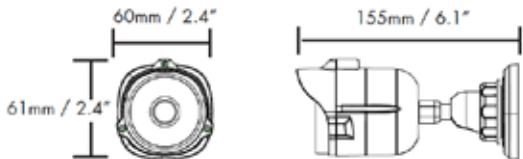

DVR Inputs & Outputs

16 Channel DVR

Dimensions:

16 Channel DVRs

LDC6011PK2B

CVC7562PK4B

Product Information:

MODEL	CONFIGURATION	PACKAGE	W x D x H Inches & mm	WEIGHT	CUBE	UPC Code
LH03162TC8	16ch ECO Blackbox3 DVR with 2TB HDD & 8 x 600TVL Cameras (CVC7572PK4B)	Retail Box	439mm x 279mm x 281mm 17.3" x 11.0" x 11.1"	9.8 kg/21.65 lbs	0.03cbm /1.22cft	6-95529-00128-9
LH03162TC10PM	16 ch ECO Blackbox3 DVR with 2TB HDD & 8 x 600TVL Cameras (CVC7572PK4B) & 2 600TVL Dome Cameras (LDC6011PK2B)	Retail Box	439mm x 368mm x 284mm 17.3" x 14.5" x 11.2"	10.2 kg/22.7 lbs	0.04cbm /1.62cft	6-95529-00097-8
DVR INCLUDES	16 Channel DVR with Pre-Installed HDD, HDMI Cable, Remote Control, Power adapter, Mouse, Ethernet Cable, Quick Start Guides.					
CAMERA INCLUDES	8 or 10 x Cameras, 8 or 10 x Mounting kit with Allen key, 8 or 10 x 60ft BNC / power extension cables, 2 or 4 x 4-in-1 Power adapters.					