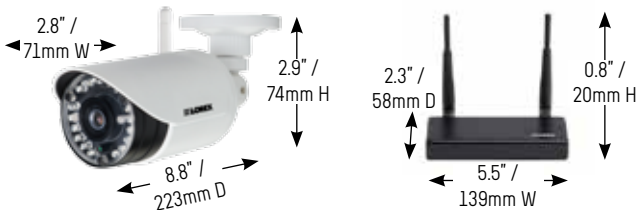

Wireless System: