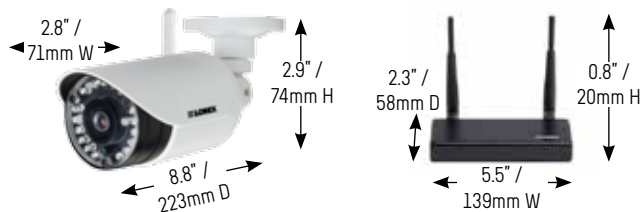

Wireless System: