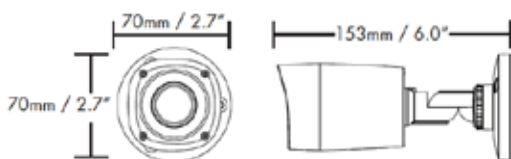

LBV1521 Camera