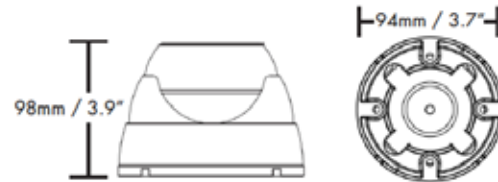

DVR Inputs and Outputs

DVR Dimensions:

Camera Dimensions:

LEV2522B

DVR Disclaimers:

1. Compatible with Lorex 1080p and 720p wired HD-CVI cameras and standard analog cameras. For a list of compatible cameras, please visit www.lorextechnology.com/support. Recording time may vary based on recording resolution and quality, lighting conditions and movement in the scene.
2. Requires a high speed internet connection and a router (not included). A minimum upload speed of 2Mbps is required for the best video performance. Up to 2 devices may connect to the system at the same time.
3. HDMI output (1920x1080) HD for high definition multi-channel live viewing only. 1080p Recording resolution is limited to a maximum of 1920x1080 per channel. Image quality and resolution is dependent on the type of camera connected to the DVR.
4. Requires a high speed internet connection and a router (not included). A minimum upload speed of 1Mbps is required for the best video performance. Up to 2 devices may connect to the system at the same time.
5. For the latest list of supported apps and devices, please visit www.lorextechnology.com/support

Bullet & Dome Camera Disclaimers:

1. Compatible with Lorex MPX series DVRs only.
2. Stated IR illumination range is based on ideal conditions in typical outdoor night ambient lighting and in total darkness. Actual range and image clarity depends on installation location, viewing area and light reflection / absorption level of object.
3. Not intended for submersion in water. Installation in a sheltered location recommended.

PTZ Camera Disclaimers: