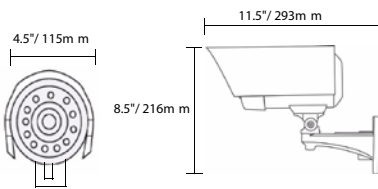

## PRODUCT INFORMATION

<b>CVC6999U</b>	7-78597-06999-0
Package Weight:	0.49kg / 1.08lbs
Package Dimensions: (W x D x H)	386mm (w) x 246mm (h) x 161mm (d) 15.2" (w) x 9.7" (h) x 6.3" (d)
Package Cube:	0.0152 CBM / 0.539 CBF
Contents:	1x Camera with Cable Pass-through wall mount bracket, 1x Sunshade, 1x 66ft BNC / Power extension cable 1x BNC female / RCA male adapter, 1x 12V DC power adapter

## DIMENSIONS