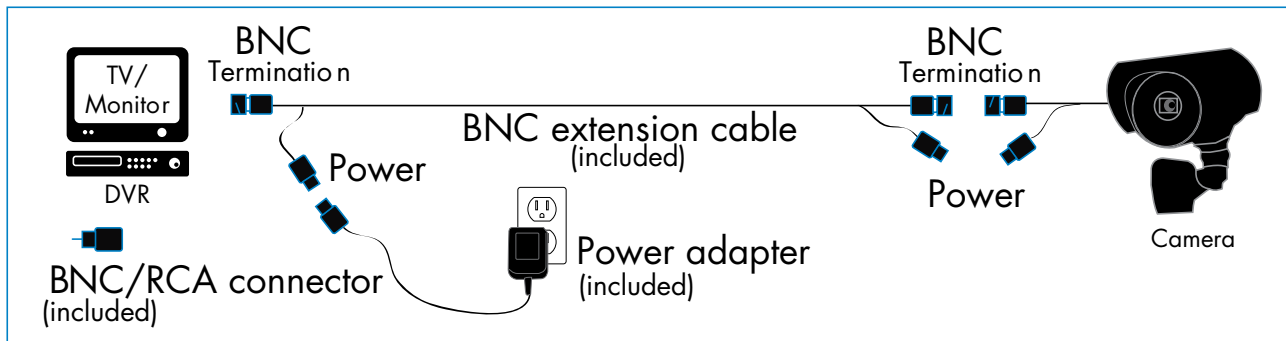

INSTALLATION DIAGRAM

SPECIFICATIONS

Image Sensor:	Ultra High Resolution 1/3" Color Image Sensor
Video Format:	NTSC
Effective Pixels:	H: 768, V: 494
Resolution:	540 TV Line
Scan System:	2:1 Interlace
Sync System:	Internal
S/N Ratio:	More than 48dB
Iris:	AES
AES Shutter Speed:	1/60~1/100,000 Sec
Mini Illumination:	0.1 Lux without IR LED, 0 Lux with IR LED
Video Output:	Composite 1.0Vpp @ 75 ohm
Lens/Lens Mount:	6.0mm F 1.4/ Fixed
FOV (Diagonal):	56 degree
Termination:	BNC Type
IR LED/ Night Vision Range:	56 pieces / 850 nm / 130ft/40m
Power Requirement:	12V DC
Power Consumption:	590 mA max
Operating Temp Range:	-10° ~ 50° C / 14° ~ 122° F
Environmental Rating:	IP 67

VANTAGE

CVC6999U

Lorex Technology Inc.

250 Royal Crest Court, Markham,
Ontario L3R 3S1
Canada.

3700 Koppers Street
Baltimore, Maryland 21227,
USA.

www.lorexttechnology.com

©2011 Lorex Technology Inc.
As our product is subject to continuous improvement, Lorex Technology & subsidiaries reserve the right to modify product design, specifications & prices without notice and without incurring any obligation. E&OE.

3-23062011