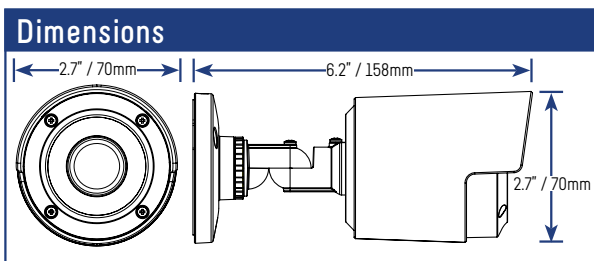

1080p

130/90_{FT}
40/28_M Night Vision

83° Field of view

Indoor/outdoor

Product Information

LAB223B	6-95529-01221-6
LAB223SB	6-95529-01464-7
Configuration	1080p HD Security Camera
Package	Brown Box
Package Weight:	1.7lb / 0.77kg
Package Dimensions: (W x D x H)	9.05 x 4.84 x 5.7" 230 x 123 x 145mm
Package Cube:	0.14cft / 0.003cbm
Contents:	1 x 1080p HD Bullet Camera, 1 x 60ft/18m BNC/DC extension cable, 1 x Mounting Kit, 1 x US Power Adapter, Quick Setup Guide
LAB223S	6-95529-01869-0
LAB223P	6-95529-01081-6
Configuration	1080p HD Security Camera
Package	Retail Giftbox
Package Weight:	1.7lb / 0.77kg
Package Dimensions: (W x D x H)	9.05 x 4.84 x 5.7" 230 x 123 x 145mm
Package Cube:	0.14cft / 0.003cbm
Contents:	1 x 1080p HD Bullet Camera, 1 x 60ft/18m BNC/DC extension cable, 1 x Mounting Kit, 1 x UK/EU/US Power Adapter, Quick Setup Guide

Specifications

Image Sensor	1/2.9" 2.1 Megapixel CMOS
Video Format	NTSC (LAB223) / PAL (LAB223P)
Effective Pixels	1920 x 1080
Resolution	1080p
Scan System	Progressive
Sync System	Internal
Iris	AES
AES Shutter Speed	1/30 ~ 1/50,000 Sec.
Min. Illumination	0.2 Lux without IR LED / 0 Lux with IR LED ²
Video Output	A-MPX
Lens / Lens Type	3.6mm F2.0 / Fixed
Field of View (Horizontal)	83°
Termination	BNC Type
IR LED Type	18 pieces / 850nm
Night Vision Range	130ft (40m) / 90ft (28m) ²
Power Requirement	12V DC ±10%
Power Consumption	Max. 310mA (with IR)
Operating Temp. Range	-22° ~ 140°F / -30° ~ 60°C
Operating Humidity Range	< 90% RH
Environmental Rating	IP66 ³
Dimensions (W x D x H)	2.7" x 6.2" x 2.7"
	50 x 158 x 50mm
Weight	0.45lbs / 0.2kg