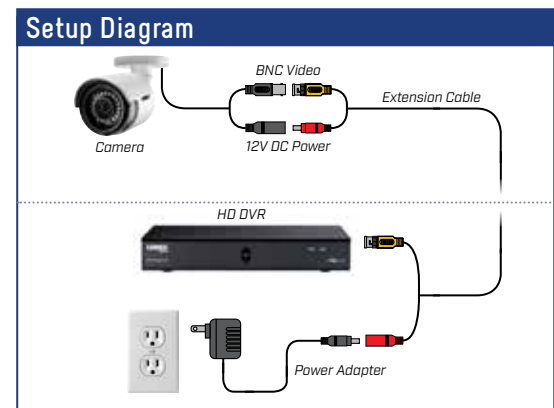

Specifications

Image Sensor	1/2.9" 2.1 Megapixel CMOS
Video Format	NTSC (LAB223) / PAL (LAB223P)
Effective Pixels	1920 x 1080
Resolution	1080p
Scan System	Progressive
Sync System	Internal
Iris	AES
AES Shutter Speed	1/30 ~ 1/50,000 Sec.
Min. Illumination	0.2 Lux without IR LED / 0 Lux with IR LED²
Video Output	A-MPX
Lens / Lens Type	3.6mm F2.0 / Fixed
Field of View (Horizontal)	83°
Termination	BNC Type
IR LED Type	18 pieces / 850nm
Night Vision Range	130ft (40m) / 90ft (28m)²
Power Requirement	12V DC ±10%
Power Consumption	Max. 310mA (with IR)
Operating Temp. Range	-22° ~ 140°F / -30° ~ 60°C
Operating Humidity Range	< 90% RH
Environmental Rating	IP66³
Dimensions (W x D x H)	2.7" x 6.2" x 2.7"
	50 x 158 x 50mm
Weight	0.45lbs / 0.2kg