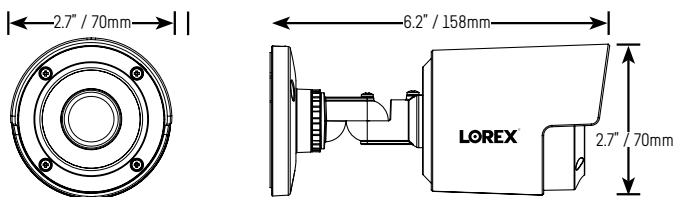

Specifications

Image Sensor	1/3", 4 Megapixel CMOS¹
Video Format	NTSC / PAL
Effective Pixels	H: 2592 x V:1520
Resolution	4MP
Scan System	Progressive
Sync System	Internal
S/N Ratio	40dB (AGC Off)
Iris	AES
AES Shutter Speed	1/30 ~ 1/50,000 Sec.
Min. Illumination	0.5 Lux without IR LED / 0 Lux with IR LED²
Video Output	A-MPX
Lens / Lens Type	3.6mm F2.0 / Fixed
Field of View (Horizontal)	87°
Termination	BNC Type
IR LED Type	18 pieces /850nm
Night Vision Range	130ft (40m) / 90ft (28m)³
Power Requirement	12V DC ±10%
Power Consumption	Max. 300mA (with IR)
Operating Temp. Range	-22° ~ 140°F / -30° ~ 60°C
Operating Humidity Range	< 95% RH
Environmental Rating	IP66⁴
Dimensions (W x D x H)	2.7" x 6.2" x 2.7" 50 x 158 x 50mm
Weight	0.45lbs / 0.2kg

Dimensions