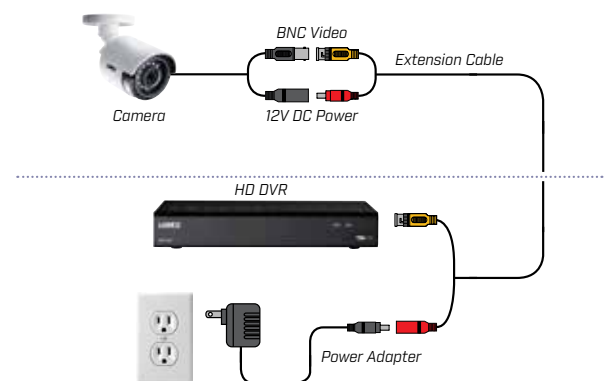

LAB243T	6-95529-01969-7
Configuration	4MP HD Security Camera
Package	Retail Giftbox
Package Weight:	1.82lb / 083kg
Package Dimensions: (W x D x H)	7.68 x 3.35 x 6.69" 195 x 85 x 170mm
Package Cube:	0.09cft / 0.002cbm
Contents:	1 x 4MP SuperHD Bullet Camera, 1 x 60ft/18m BNC/DC extension cable, 1 x Mounting Kit, 1 x US Power Adapter, 1 x Quick Setup Guide
LAB243TB	6-95529-01980-2
Configuration	4MP HD Security Camera
Package	Brown Box
Package Weight:	1.79lbs / 0.81kg
Package Dimensions: (W x D x H)	7.68 x 3.35 x 6.69" 195 x 85 x 170mm
Package Cube:	0.09cft / 0.002cbm
Contents:	1 x 4MP SuperHD Bullet Camera, 1 x 60ft/18m BNC/DC extension cable, 1 x Mounting Kit, 1 x US Power Adapter, 1 x Quick Setup Guide

Dimensions

Setup Diagram

Disclaimers

1. 4MP SuperHD cameras are compatible with select Lorex HD DVR recorders. For a full list of compatible recorders, visit lorex.com/compatibility
2. Color nighttime video typically switches to black & white IR night vision when there is not sufficient ambient light to ensure optimal low-light image quality.
3. Stated IR illumination range is based on ideal conditions in typical outdoor nighttime ambient lighting and in total darkness. Actual range and image clarity depends on installation location, viewing area, and light reflection / absorption level of object. In low light, the camera will switch to black and white.
4. Not intended for submersion in water. Installation in a sheltered location recommended.