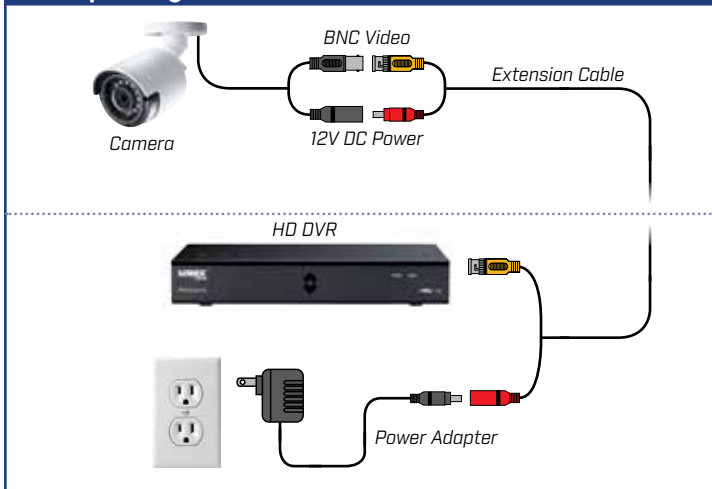

Setup Diagram

Disclaimers

1. 4MP SuperHD cameras are compatible with select Lorex HD DVR recorders. For a full list of compatible recorders, visit lorextechnology.com/compatibility
2. Full color nighttime video typically switches to black & white IR night vision below 1 lux to ensure optimal low-light image quality.
3. Stated IR illumination range is based on ideal conditions in typical outdoor night time ambient lighting and in total darkness. Actual range and image clarity depends on installation location, viewing area, and light reflection / absorption level of object. In low light, the camera will switch to black and white.
4. Not intended for submersion in water. Installation in a sheltered location recommended.