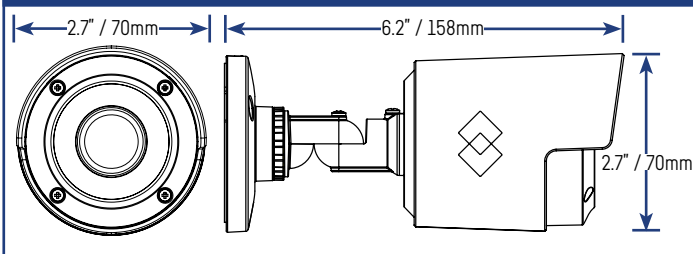

**4MP** Super HD Resolution    
 **130/90<sup>FT</sup>**  
**40/28<sup>M</sup>** Night Vision    
**89°** Field of view    
**Indoor/outdoor**

## Product Information

Model	LAB243B
Configuration	4MP HD Security Camera
Package	Brown Box
Package Weight:	1.7lb / 0.77kg
Package Dimensions: (W x D x H)	9.05 x 4.84 x 5.7" 230 x 123 x 145mm
Package Cube:	0.14cft / 0.003cbm
UPC:	6-95529-01082-3
Contents:	1 x 4MP SuperHD Bullet Camera, 1 x 60ft/18m BNC/DC extension cable, 1 x Mounting Kit, 1 x Power Adapter, 1 x Quick Setup Guide

## Specifications

Image Sensor	1/3", 4 Megapixel CMOS <sup>1</sup>
Video Format	NTSC / PAL
Effective Pixels	H: 2592 x V:1520
Resolution	4MP
Scan System	Progressive
Sync System	Internal
S/N Ratio	40dB (AGC Off)
Iris	AES
AES Shutter Speed	1/30 ~ 1/50,000 Sec.
Min. Illumination	0.5 Lux without IR LED / 0 Lux with IR LED <sup>2</sup>
Video Output	A-MPX
Lens / Lens Type	3.6mm F2.0 / Fixed
Field of View (Horizontal)	89°
Termination	BNC Type
IR LED Type	18 pieces /850nm
Night Vision Range	130ft (40m) / 90ft (28m) <sup>3</sup>
Power Requirement	12V DC ±10%
Power Consumption	Max. 300mA (with IR)
Operating Temp. Range	-22° ~ 140°F / -30° ~ 60°C
Operating Humidity Range	< 95% RH
Environmental Rating	IP66 <sup>4</sup>
Dimensions (W x D x H)	2.7" x 6.2" x 2.7"
	50 x 158 x 50mm
Weight	0.45lbs / 0.2kg

## Dimensions