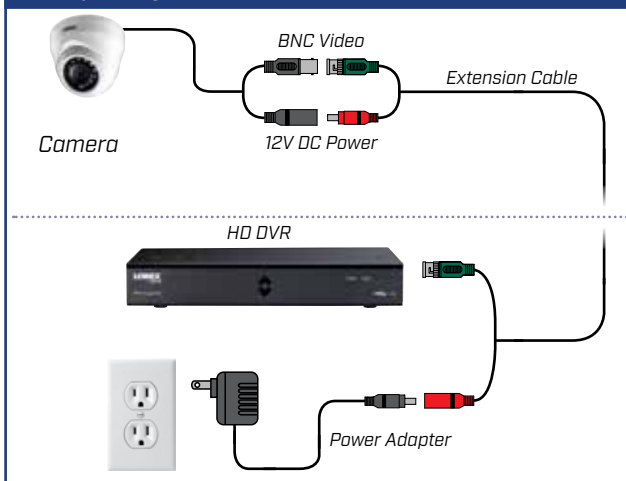

Setup Diagram

Disclaimers

1. 1080p HD cameras are compatible with select Lorex HD DVR recorders. For a full list of compatible recorders, visit lorex.com/compatibility
2. Stated IR illumination range is based on ideal conditions in typical outdoor night time ambient lighting and in total darkness. Actual range and image clarity depends on installation location, viewing area, and light reflection / absorption level of object. In low light, the camera will switch to black and white.
3. Not intended for submersion in water. Installation in a sheltered location recommended.