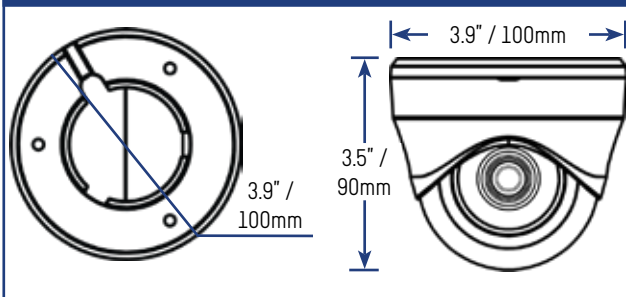

Product Information

Model	LAE221S
Configuration	1080p HD Dome Security Camera
Package	Brown Box
Package Weight:	0.7lb / 0.77kg
Package Dimensions: (W x D x H)	5.31 x 5.31 x 4.53" 135 x 135 x 116mm
Package Cube:	0.278cft / 0.0079cbm
UPC:	6-95529-01795-2
Contents:	1 x 1080p HD Dome Camera, 1 x 60ft/18m BNC/DC extension cable, 1 x Mounting Kit, 1 x US Power Adapter, Quick Start Guide

Specifications

Image Sensor	1/2.7" 2.1 Megapixel CMOS
Video Format	NTSC
Effective Pixels	1920 (H) x 1080 (V)
Resolution	1080p
Scan System	Progressive
Sync System	Internal
Iris	AES
AES Shutter Speed	1/30 ~ 1/50,000 Sec.
Min. Illumination	0.2 Lux without IR LED / 0 Lux with IR LED
Video Output	A-MPX
Lens / Lens Type	3.6mm F2.4 / Fixed
Field of View (Horizontal)	98°
Termination	BNC Type
IR LED Type	18 pieces / 850nm
Night Vision Range	130ft (40m) / 90ft (28m)²
Power Requirement	12V DC ±10%
Power Consumption	Max. 250mA (with IR)
Operating Temp. Range	-22° ~ 140°F / -30° ~ 60°C
Operating Humidity Range	< 90% RH
Environmental Rating	IP66³
Dimensions (W x D x H)	3.9" x 3.9" x 3.5"
	100 x 100 x 90mm
Weight	0.40lbs / 0.19kg

Dimensions