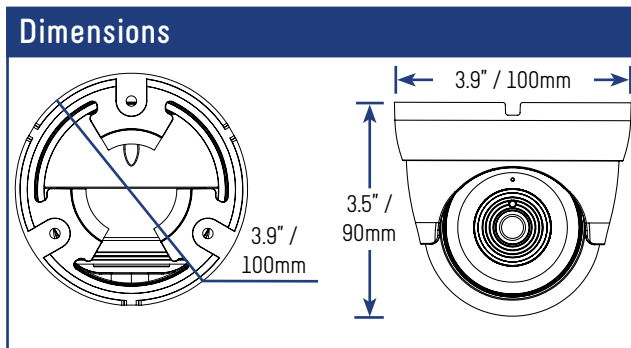

- High definition 1080p image sensor ¹
- IR night vision range up to 130ft (40m) in ambient lighting and 90ft (28m) in total darkness ²
- Close up recognition in the dark with SmartIR
- DNR (Digital Noise Reduction) for clear accurate images
- ClearNight imaging for improved low light performance and improved recording efficiency
- Split glass design minimizes IR reflection
- 83° field of view (horizontal)
- 3-axis design for wall / ceiling mounting
- Residential and business friendly compact design
- Weatherproof for outdoor & indoor installation (IP66 Rated) ³

1080p

130/90_{FT}
40/28_M Night Vision

83° Field of view

Indoor/outdoor

Product Information

Model	LAE223B
Configuration	1080p HD Dome Security Camera
Package	Brown Box
Package Weight:	1.7lb / 0.77kg
Package Dimensions: (W x D x H)	9.05 x 4.84 x 5.7" 230 x 123 x 145mm
Package Cube:	0.278cft / 0.0079cbm
UPC:	6-95529-01295-7
Contents:	1 x 1080p HD Dome Camera, 1 x 60ft/18m BNC/DC extension cable, 1 x Mounting Kit, 1 x US Power Adapter, Quick Setup Guide
Model	LAE223P
Configuration	1080p HD Dome Security Camera
Package	Retail Giftbox
Package Weight:	1.7lb / 0.77kg
Package Dimensions: (W x D x H)	9.05 x 4.84 x 5.7" 230 x 123 x 145mm
Package Cube:	0.278cft / 0.0079cbm
UPC:	6-95529-01223-0
Contents:	1 x 1080p HD Dome Camera, 1 x 60ft/18m BNC/DC extension cable, 1 x Mounting Kit, 1 x UK/EU/US Power Adapter, Quick Setup Guide