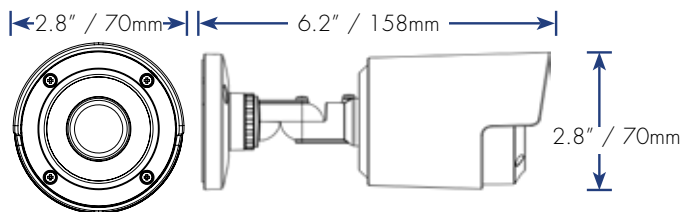

4K Resolution

135/90 FT  
41/28 M Night Vision<sup>3</sup>

Indoor/outdoor

LBV8531 Series

[www.lorextechnology.com](http://www.lorextechnology.com)

## Product Information

Model	LBV8531B
Configuration	4K HD Security Camera
Package	Brown Box
Package Dimensions (W x D x H)	338mm x 130mm x 112mm 13.3" x 5.1" x 4.4"
Package Weight	2.14lbs / 0.98kg
Package Cube	0.17cft / 0.004cbm
UPC	6-95529-01521-7
Contents	1 x 4K (8MP) Ultra HD Bullet Camera, 1 x 60ft/18m BNC/DC extension cable, 1 x Mounting Kit, 1 x US Power Adapter, Quick Setup Guide

Model	LBV8531BP
Configuration	4K HD Security Camera
Package	Brown Box
Package Dimensions (W x D x H)	338mm x 130mm x 112mm 13.3" x 5.1" x 4.4"
Package Weight	2.14lbs / 0.98kg
Package Cube	0.17cft / 0.004cbm
UPC	6-95529-01530-9
Contents	1 x 4K (8MP) Ultra HD Bullet Camera, 1 x 60ft/18m BNC/DC extension cable, 1 x Mounting Kit, 1 x UK Power Adapter, Quick Setup Guide

## Dimensions