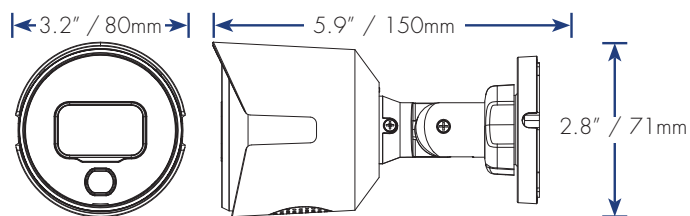

Product Information

Model	LBV8541X
Configuration	4K Ultra HD Active Deterrence Security Camera
Package	Retail Giftbox
Package Dimensions (W × D × H)	13.1 × 5.0 × 4.2" / 333 × 127 × 107mm
Package Weight	2.4lbs / 1.1kg
Package Cube	0.17cft / 0.004cbm
UPC	6-95529-01655-9
Contents	1 × 4K Ultra HD Active Deterrence Security Camera, 1 × 60ft/18m BNC/DC extension cable, 1 × Mounting Kit, 1 × US Power Adapter, Quick Setup Guide

Specifications

Image Sensor	4K (8MP), 1/2" CMOS
Video Format	NTSC / PAL
Resolution	4K(8MP)@15fps
Scan System	Progressive
Sync System	Internal
S/N Ratio	>65dB (AGC Off)
Iris	AES
AES Shutter Speed	1/3 (1/4) ~ 1/100,000 sec.
Min. Illumination	0.01 Lux without IR LED 0 Lux with IR LED
Video Output	MPX
Lens / Lens Type	3.6mm F1.6 / Fixed
Field of view (Horizontal)	87°
Termination	BNC Type
IR LED Qty / Type	1pc High Power / 850nm
Night Vision Range	135ft (41m) / 90ft (28m)
White LED Qty	1pc
Siren	Yes
Power Requirement	12V DC ±10%
Power Consumption	Max. 360mA / 4.3W
Operating Temp. Range	-22°F ~ 140°F / -30° ~ 60°C
Operating Humidity Range	<90% RH
Environmental Rating	Weatherproof (IP67)
Weight (including stand)	0.65lb / 0.30kg

Dimensions