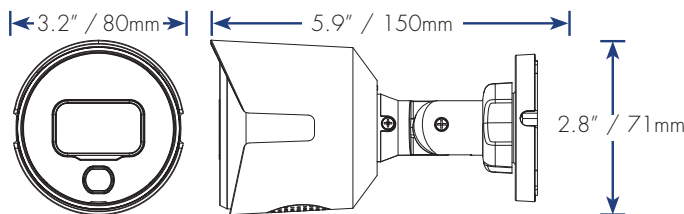

4K Resolution

150/100 FT  
46/31 M Night Vision <sup>3</sup>

Indoor/outdoor

LBV8543X Series

[www.lorex.com](http://www.lorex.com)

## Product Information

Model	LBV8543XB
Configuration	4K Ultra HD Active Deterrence Security Camera
Package	Brown Box
Package Dimensions (W × D × H)	13.1 × 5.0 × 4.2" / 333 × 127 × 107mm
Package Weight	2.4lbs / 1.1kg
Package Cube	0.17cft / 0.004cbm
UPC	6-95529-01713-6
Contents	1 × 4K Ultra HD Active Deterrence Security Camera, 1 × 60ft/18m UL/CM rated BNC/DC extension cable, 1 × Mounting Kit, 1 × US Power Adapter, Quick Setup Guide

## Dimensions