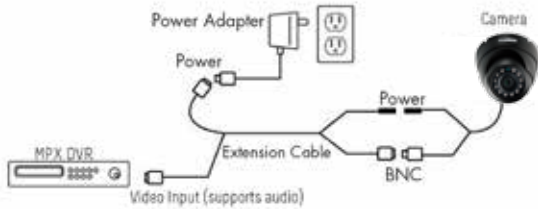

FEATURES:

- High definition 720p image sensor delivers double the resolution of 960H ¹
- Infrared cut filter ensures accurate color representation
- Night vision range up to 112ft (34m) in ambient lighting & 75ft (23m) in total darkness ²
- Anti-glare feature ensures clear images under strong lighting conditions
- Split glass design minimizes IR reflection
- Vandal resistant design
- 3-axis design for wall / ceiling mounting
- Residential and business friendly compact design
- 55° field of view (horizontal)
- UL-rated extension cable included for in-wall installation
- Extend the video signal up to 800ft (242m) with a single-run RG59 coaxial cable for flexible installations
- Weatherproof for outdoor & indoor installation (IP66 Rated) ³
- Cold climate capability (-22° ~ 140°F / -30° ~ 60°C)

720_P Resolution

112/75_{FT}
34/23_M Night Vision

Indoor/outdoor

Product Information

Model	LEV1512-C
Configuration	N/A
Package	Brown Box
Package Dimensions (W x D x H)	9.0 × 7.0 × 7.7" 229 × 178 × 196mm
Package Weight	3.3lbs / 1.5kg
Package Cube	0.3cft / 0.008cbm
UPC	6-95529-00753-3
Contents	1× Weatherproof 720p HD Security Camera, 1× 60ft (18m) UL-Compliant BNC / Power Extension Cable, 1× Mounting Kit, 1× NA Power Adapter

Installation Diagram

Disclaimers

1. 720p MPX cameras are compatible with MPX HD DVR recorders only. For a list of compatible recorders please visit lorextechnology.com/support.
2. Stated IR illumination range is based on ideal conditions in typical outdoor night time ambient lighting and in total darkness. Actual range and image clarity depends on installation location, viewing area, and light reflection / absorption level of object. In low light, the camera will switch to black and white.
3. Not intended for submersion in water. Installation in a sheltered location recommended.