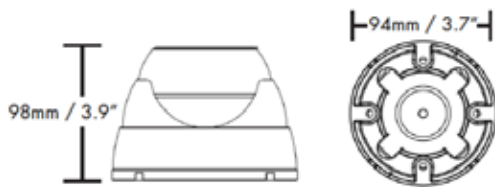

FEATURES:

- High definition 720p image sensor delivers double the resolution of 960H ¹
- Infrared cut filter ensures accurate color representation
- Night vision range up to 112ft (34m) in ambient lighting & 75ft (23m) in total darkness ²
- Anti-glare feature ensures clear images under strong lighting conditions
- Split glass design minimizes IR reflection
- Vandal resistant design
- 3-axis design for wall / ceiling mounting
- Residential and business friendly compact design
- 55° field of view (horizontal)
- UL-rated extension cable included for in-wall installation
- Extend the video signal up to 800ft (242m) with a single-run RG59 coaxial cable for flexible installations
- Weatherproof for outdoor & indoor installation (IP66 Rated) ³
- Cold climate capability (-22° ~ 140°F / -30° ~ 60°C)

720_P Resolution

112/75_{FT}
34/23_M Night Vision

Indoor/outdoor

Product Information

Model	LEV1512-C
Configuration	N/A
Package	Brown Box
Package Dimensions (W x D x H)	9.0 × 7.0 × 7.7" 229 × 178 × 196mm
Package Weight	3.3lbs / 1.5kg
Package Cube	0.3cft / 0.008cbm
UPC	6-95529-00753-3
Contents	1× Weatherproof 720p HD Security Camera, 1× 60ft (18m) UL-Compliant BNC / Power Extension Cable, 1× Mounting Kit, 1× NA Power Adapter

Dimensions

Specifications

Image Sensor	1/4" 720p, 1.3 Megapixel
Video Format	NTSC / PAL
Effective Pixels	H: 1280 V: 720
Resolution	720p @ 25/30fps
Scan System	Progressive
Sync System	Internal
S/N Ratio	≥ 65dB (AGC Off)
Iris	AES
AES Shutter Speed	1/60 (1/50) – 1/100,000s
Min. Illumination	0.8 Lux without IR LED / 0 Lux with IR LED
Video Output	MPX
Lens / Lens Type	3.6mm F2.5 / Fixed
Field of View (Horizontal)	55°
Termination	BNC Type
IR LED Type	850nm
Night Vision Range	112ft (34m) / 75ft (23m) ²
Power Requirement	12V DC ±10%
Power Consumption	Max. 200mA (with IR)
Operating Temp. Range	-22° ~ 140°F / -30° ~ 60°C
Operating Humidity Range	< 95% RH
Environmental Rating	IP66 (Indoor / Outdoor) ³
Weight (including stand)	0.75lbs / 0.34kg