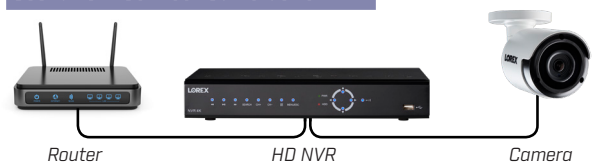

Setup Diagram

Scenario 1: Connect Cameras to NVR