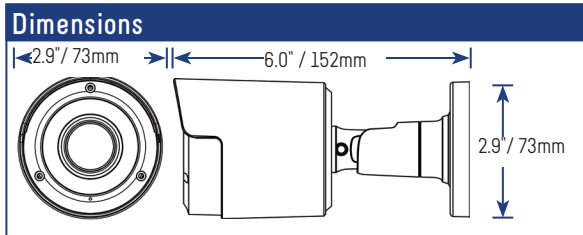

4MP Super High Definition

130/90^{FT}
40/28^M Night Vision

101° Field of view

Indoor/outdoor

Product Information

Model	LKB343
Configuration	2K (4MP) Super HD IP Bullet Security Camera
Package	Giftbox
Package Weight:	2.85lbs / 1.29kg
Package Dimensions: (W x D x H)	14.5 x 5.3 x 3.5" 368 x 134 x 88mm
Package Cube:	0.1cbf / 0.002cbm
UPC:	6-95529-01225-4
Contents:	1 x 4MP HD IP Bullet Camera, 1x 100ft (30m) CAT5e Ethernet Cable, 1 x Mounting Kit, Quick Start Guide
Model	LKB343B
Configuration	2K (4MP) Super HD IP Bullet Security Camera
Package	Brown Box
Package Weight:	2.85lbs / 1.29kg
Package Dimensions: (W x D x H)	14.5 x 5.3 x 3.5" 368 x 134 x 88mm
Package Cube:	0.1cbf / 0.002cbm
UPC:	6-95529-01153-0
Contents:	1 x 4MP HD IP Bullet Camera, 1x 100ft (30m) CAT5e Ethernet Cable, 1 x Mounting Kit, Quick Start Guide
Model	LKB343PK4B
Configuration	4 x 2K (4MP) Super HD IP Bullet Security Cameras
Package	Brown Box
Package Weight:	10.52lbs / 4.8kg
Package Dimensions: (W x D x H)	17.3 x 12.0 x 3.1" 439 x 304 x 78mm
Package Cube:	0.3cbf / 0.008cbm
UPC:	6-95529-01200-8
Contents:	4 x 4MP HD IP Bullet Cameras, 4 x 100ft (30m) CAT5e Ethernet Cables, 4 x Mounting Kit, Quick Start Guide