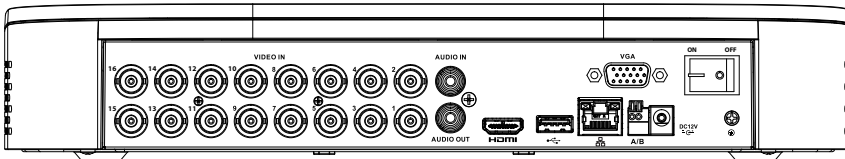

Model Information

D441A61B	16-channel 1080p DVR with 1TB HDD	6-95529-02389-2
D441A62B	16-channel 1080p DVR with 2TB HDD	6-95529-02135-5

Dimensions

Package	Plain Box
Package Weight	6.97lb / 3.16kg
Package Dimensions (W × D × H)	15.43 × 13.07 × 5.31" / 391 × 331 × 134mm
Package Cube	0.62cbf / 0.017cbm

Back Panels

16 channel model

What's in the box

1 × 1080p HD Digital Video recorder

1 × HDMI Cable

1 × Ethernet cable

1 × Power Adapter

1 × USB Mouse

Quick Setup Guide

Disclaimers:

1. Recording time may vary based on recording resolution & quality, lighting conditions and movement in the scene.
2. Person/vehicle advanced motion detection can be enabled on up to 4 channels. General motion detection will still be available on all remaining channels. Accuracy of person/vehicle advanced motion detection will be influenced by multiple factors, such as the object's distance from the camera, the size of the object, and the height and angle of the camera.
3. Compatible with select Lorex Active Deterrence cameras only. For a list of compatible cameras, please visit www.lorex.com/compatibility
4. Controlling certain features in your security system requires a compatible smart device. Availability and performance of certain features and services are smart device dependent and may not be available.
5. Requires a high-speed internet connection and a router (not included) for remote access. A minimum upload speed of 3.5Mbps is required for the best video performance. Up to 3 devices may connect to the system at the same time. For the latest list of supported apps and devices, please visit: www.lorex.com/support
6. Both firmware and software must be updated to latest version to ensure remote connectivity in all areas or networks. For compatibility, features, instructions visit: www.lorex.com/smarthome
7. HDMI output supports up to 4K for high definition multi-channel live or recorded video viewing. Image quality and resolution is dependent on the type of camera connected to the DVR, as well as TV/monitor resolution.
8. AppleTV™ or Chromecast™ need to be connected to the same network as your recorder. Requires AppleTV Gen 4 or newer with Lorex Home Apple TV APP or Chromecast™ device connected to the TV that you want to view the system on.

All trademarks belong to their respective owners. No claim is made to the exclusive right to use the trademarks listed, other than the trademarks owned by Lorex Corporation. We reserve the right to change models, configurations or specifications without notice or liability. Product may not be exactly as shown.

Apple, the Apple logo and AppleTV are trademarks of Apple Inc., registered in the U.S. and other countries. App Store is a service mark of Apple Inc. Google, Google Home, Google Play, Google Play logo, Google Assistant logo and Chromecast are trademarks of Google Inc. Amazon, Alexa and all related logos are trademarks of Amazon.com, Inc. or its affiliates.