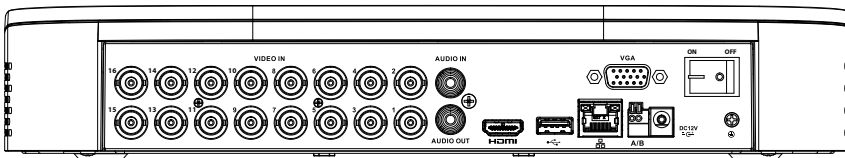

16 channel model

What's in the box

1 × 4K Ultra HD Digital
Video recorder

1 × HDMI Cable

1 × Ethernet cable

1 × Power Adapter

1 × USB Mouse

Quick Setup Guide

Disclaimers:

1. 4K (8MP) Analog HD cameras are required to take advantage of 4K recording.
2. Requires a high-speed internet connection and a router (not included) for remote access. A minimum upload speed of 5Mbps is required for the best video performance. Up to 3 devices may connect to the system at the same time. For the latest list of supported apps and devices, please visit: www.lorex.com/support
3. Recording time may vary based on recording resolution & quality, lighting conditions and movement in the scene.
4. Compatible with select Lorex Analog HD cameras only. For a list of compatible cameras, please visit www.lorex.com/compatibility
5. Both firmware and software must be updated to latest version to ensure remote connectivity.
6. Person/Vehicle Advanced Motion Detection can be enabled only on channels 1-4. General motion detection will still be available on all remaining channels. Accuracy of Person/Vehicle Advanced Motion Detection will be influenced by multiple factors, such as the object's distance from the camera, the size of the object, and the height and angle of the camera.
7. Controlling certain features in your security system requires a compatible smart device. Availability and performance of certain features and services are smart device dependent and may not be available in all areas or networks. For compatibility, features, instructions visit: www.lorex.com/smarthome
8. HDMI output supports 4K HD for high definition multi-channel live or recorded video viewing. Image quality and resolution is dependent on the type of camera connected to the DVR, as well as TV/monitor resolution.

D841 Series
lorex.com

Lorex Corporation
999 Corporate Blvd. Suite 110
Linthicum, MD, 21090, United States

© 2019 Lorex Corporation

As our product is subject to continuous improvement, Lorex Technology & subsidiaries reserve the right to modify product design, specifications & prices without notice and without incurring any obligation. E&OE.
(19-0183-LOR) 17062019-2