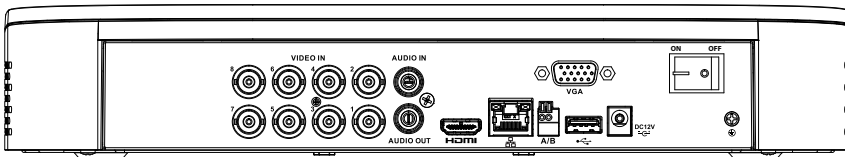

LOREX® 4K ULTRA HD DIGITAL VIDEO RECORDER

Model Information

D841A82	8-channel 4K DVR with 2TB HDD	6-95529-02128-7
D841A62	16-channel 4K DVR with 2TB HDD	6-95529-02131-7

Dimensions

Package	Plain Box
Package Weight	6.5lb / 2.95kg
Package Dimensions (W × D × H)	15.51 × 13.97 × 5.39" / 394 × 355 × 137mm
Package Cube	0.67cbf / 0.019cbm

Back Panels

8 channel model