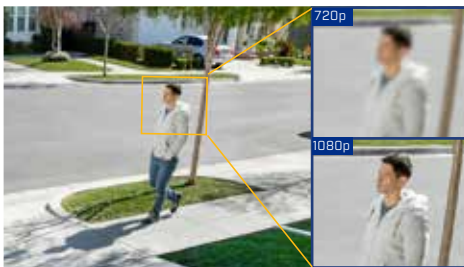

LOREX[®] 1080P HD WIRE-FREE DVR

Lorex 1080p HD Wire-Free DVR

Secure your home with the Lorex 1080p HD DVR featuring the highest resolution available in wire-free technology! Designed exclusively for use with Lorex wire-free cameras, this DVR delivers full HD video, accurate motion sensor alerts, secure local storage, and remote viewing from anywhere with the Lorex Cirrus™ mobile app. Setup with Lorex HD Wire-Free battery-operated cameras is quick and easy.

SERIOUS SECURITY MEANS FULL HD VIDEO

Records in 1080p High Definition.

- See more detail with full 1080p resolution video
- Capture only the most important events with motion recording
- DVR supports up to 6 wire-free cameras, viewable remotely on the Lorex Cirrus app