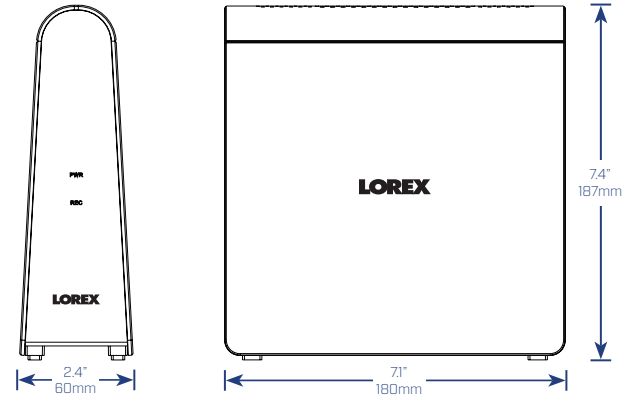

RECORDING RESOLUTION (PIXELS) & SPEED (FPS - FRAMES PER SECOND)*			
6ch	Total	1080p	720p
	Per Channel	12fps	90fps
		1080p	15fps

MODEL	CONFIGURATION	PACKAGE	W x D x H (Inches & mm)	WEIGHT	CUBE	UPC CODE
LHB8061T	6CH 1080p HD Wire-free DVR with 1TB HDD	Brown Box	15.16 × 3.74 × 10.83" 385 × 95 × 275mm	4.4lb / 2.0kg	0.35cft / 0.01cbm	6-95529-01272-8
LHB8061TP	6CH 1080p HD Wire-free DVR with 1TB HDD	Brown Box	15.16 × 3.74 × 10.83" 385 × 95 × 275mm	4.4lb / 2.0kg	0.35cft / 0.01cbm	6-95529-01273-5
LHB80616G	6CH 1080p HD Wire-free DVR with 16GB HDD	Brown Box	15.16 × 3.74 × 10.83" 385 × 95 × 275mm	4.4lb / 2.0kg	0.35cft / 0.01cbm	6-95529-01373-2
LHB80632G	6CH 1080p HD Wire-free DVR with 32GB HDD	Brown Box	15.16 × 3.74 × 10.83" 385 × 95 × 275mm	4.4lb / 2.0kg	0.35cft / 0.01cbm	6-95529-01287-2
CONTENTS	Wire-free DVR, Mouse, Ethernet Cable, HDMI Cable, Power Adapter, Quick Setup Guides.					

Dimensions

DVR Inputs & Outputs

6 Channel DVR (LHB800 Series)

Disclaimers

1. For a list of compatible wire-free cameras please visit www.lorextechnology.com/compatibility. Recording time may vary based on recording resolution and motion / manual recordings.
2. Accessing your security system remotely requires a high-speed Internet connection. Ensure your DVR has a wired connection to a router (not included). An upload speed of 3.5Mbps is recommended for optimal video performance. Up to 3 devices may connect to the system at the same time. For the latest list of supported apps and devices, please visit www.lorextechnology.com/compatibility.
3. HDMI output (1920 x 1080) HD for high definition multi-channel live viewing only. 1080p recording resolution is limited to a maximum of 1920 x 1080 per channel. Image quality and resolution is dependent on the type of camera connected to the DVR.

* Frames Per Second (FPS) is affected by factors including signal strength, signal obstructions, range and the number of wireless/wire-free cameras installed in the same environment (maximum 6 recommended).