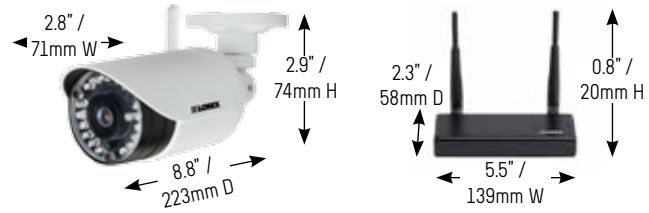

Specifications

General

TX Frequency Range	2.400GHz~2.480GHz
TX Power	16dBm
Unobstructed Effective Range	165ft (50m) indoor, 500ft (152m) outdoor
Data Rate	4 Mb/s
Modulation	GFSK
Spread Spectrum	FHSS
Operating Temperature Range	14°F ~ 122°F / -10°C ~ 40°C

Camera

Image Sensor Type	1/3" Color CMOS Image Sensor
Effective Pixels	H: 1280 V: 720
Image Compression	H.264
Image Resolution	HD (1280x720)
Lens	3.6mm F2.0
Field of View (Horizontal)	72°
AGC	On
Power Requirement	12V DC +/- 10%
Power Consumption	375mA Max with IR LED 160mA Max without IR LED
Environment Rating	IP66
IR LED Quantity / Type	18 pieces / 850nm
Night Vision Range	120ft (37m) / 80ft (28m)
Built in Auto IR Turn On / Off	CdS Drive Auto IR LED turn On/Off Circuit
Dimensions (W x D x H)	71 x 223 x 74mm / 2.8 x 8.8 x 2.9" (with antenna and sunshade)
Weight	0.3kg / 0.6lbs

Receiver

RX Sensitivity	-81dBm
Demodulation	GFSK
Data Rate	4 Mb/s
Supported Resolution	HD (1280x720) up to 15 frames per second
Termination	USB
Power Requirement	5V DC +/- 5%
Power Consumption	600mA Max
Operating Temperature Range	14°F ~ 122°F / -10°C ~ 40°C
Dimensions (W x D x H):	139 x 58 x 20mm / 5.5 x 2.3 x 0.8" (with antenna attached)
Weight:	0.1kg / 0.3lbs

Dimensions

Product Information

LWU3622	2 Camera Wireless HD Security System
UPC	6-95529-00281-1
Package Weight:	1.4 kg / 3.3 lbs
Package Dimensions: (W x D x H)	383 x 223x 88mm / 15.1 x 8.8 x 3.5"
Package Cube:	0.005 CBM / 0.2 CBF
Contents:	2 x wireless cameras, 4 x antenna's, 1 x wireless receiver, 2 x power adapters, mounting kit, quick setup guide
LWU3624	4 Camera Wireless HD Security System
UPC	6-95529-00282-8
Package Weight:	1.6 kg / 5.5 lbs
Package Dimensions: (W x D x H)	396 x 177 x 223mm / 15.6 x 7.0 x 8.8"
Package Cube:	0.01 CBM / 0.5 CBF
Contents:	4 x wireless cameras, 6 x antenna's, 1 x wireless receiver, 4 x power adapters, mounting kit, quick setup guide

Disclaimers

1. Compatible with Lorex LH050/LH040 series DVRs only.
2. Stated IR illumination ranges are based on ideal conditions in typical outdoor night time ambient lighting and total darkness. Actual range and image clarity depends on installation location, viewing area and light reflection/absorption level of object.
3. Camera and receiver requires a wired connection to an electrical outlet (power adaptors included).
4. Not intended for submersion in water. Installation in a sheltered area required.
5. Maximum wireless transmission range. Actual range dependent upon building materials and other obstructions in path of wireless signal. Install receiver outdoors for best performances.